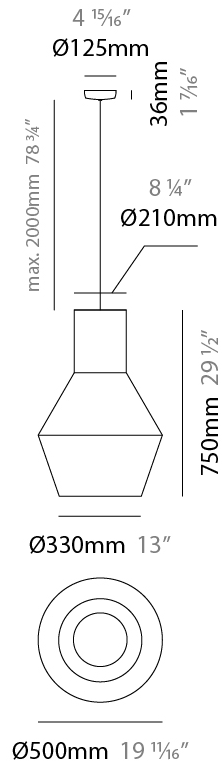

PROJECT	
TYPE	
SPECIFIER	
QUANTITY	
DATE	

TINA SUSPENSION

D111107- : D111107-MWH-DGN

base number

1. To build a product code in our configurator select the specify button on the base model # product page
2. To build a manual product code on this datasheet choose from the options listed below in blue font and add the suffix to the base model #

GENERAL

Series: Tina
Partner: Ole
Division: Design
Installation: Suspension
Product Type: Pendant
Mounting Location: Ceiling

PHYSICAL

Shape: Abstract
Diameter (mm): 500
Diameter (in): 19 11/16
Height (mm): 750
Height (in): 29 1/2
Max. Overall Height (mm): 2750
Max. Overall Height (in): 108 3/4
Fixture Material: Fabric Cord / Metal
Primary Material: Fabric - Recycled
Cable Details: 2000mm Cable

ELECTRICAL

Number of Lamps: 1
Lamp Type: LED Retrofit
Lamp Shape: A19
Bulb Included: Bulb Not Included
Max. Wattage Per Lamp (W): 15
Lamp Base: E26
Input Voltage (V): 120
Upon Request: 277Vac / GU24

LED

OPTICAL

RATINGS AND CERTIFICATIONS

Certified By: Certified for North American Standards
IP rating: IP20