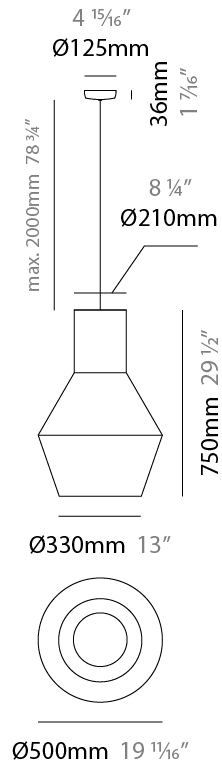

PROJECT	
TYPE	
SPECIFIER	
QUANTITY	
DATE	

TINA SUSPENSION

D111107- : D111107-MBK-DGN

base number

1. To build a product code in our configurator select the specify button on the base model # product page
2. To build a manual product code on this datasheet choose from the options listed below in blue font and add the suffix to the base model #

GENERAL

Series: Tina
Partner: Ole
Division: Design
Installation: Suspension
Product Type: Pendant
Mounting Location: Ceiling

PHYSICAL

Shape: Abstract
Diameter (mm): 500
Diameter (in): 19 ¹¹/₁₆"
Height (mm): 750
Height (in): 29 ¹/₂"
Max. Overall Height (mm): 2750
Max. Overall Height (in): 108 ³/₄"
Fixture Material: Fabric Cord / Metal
Primary Material: Fabric - Recycled
Cable Details: 2000mm Cable

ELECTRICAL

Number of Lamps: 1
Lamp Type: LED Retrofit
Lamp Shape: A19
Bulb Included: Bulb Not Included
Max. Wattage Per Lamp (W): 15
Lamp Base: E26
Input Voltage (V): 120
Upon Request: 277Vac / GU24

LED

OPTICAL

RATINGS AND CERTIFICATIONS

Certified By: Certified for North American Standards
IP rating: IP20