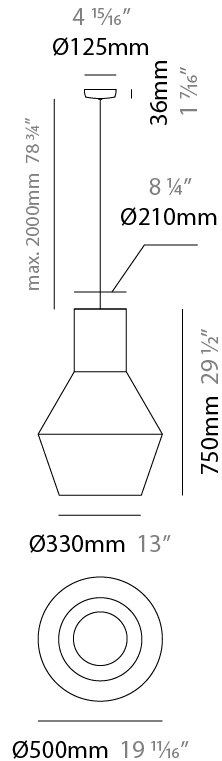

PROJECT
TYPE
SPECIFIER
QUANTITY
DATE

TINA SUSPENSION

D111107-

base number Finish
Options

1. To build a product code in our configurator select the specify button on the base model # product page
2. To build a manual product code on this datasheet choose from the options listed below in blue font and add the suffix to the base model #

GENERAL

Series: Tina
Partner: Ole
Division: Design
Installation: Suspension
Product Type: Pendant
Mounting Location: Ceiling

PHYSICAL

Shape: Abstract
Diameter (mm): 500
Diameter (in): 19 11/16
Height (mm): 750
Height (in): 29 1/2
Max. Overall Height (mm): 2750
Max. Overall Height (in): 108 1/4
Fixture Finish: BEI / BLK / BLU / COG / DGN / GRY / MRN / MOC / MUS / OLV / SIL / STN / TER / WHI
Holder Finish: MBK
Fixture Material: Fabric Cord / Metal
Primary Material: Fabric - Recycled
Cable Details: 2000mm Cable
Upon Request: Other fabric cord colors available upon request (see downloadable finish chart) Matte White Holder

ELECTRICAL

Number of Lamps: 1
Lamp Type: LED Retrofit
Lamp Shape: A19
Bulb Included: Bulb Not Included
Max. Wattage Per Lamp (W): 15
Lamp Base: E26
Input Voltage (V): 120
Upon Request: 277Vac / GU24

LED

OPTICAL

RATINGS AND CERTIFICATIONS

Certified By: Certified for North American Standards
IP rating: IP20